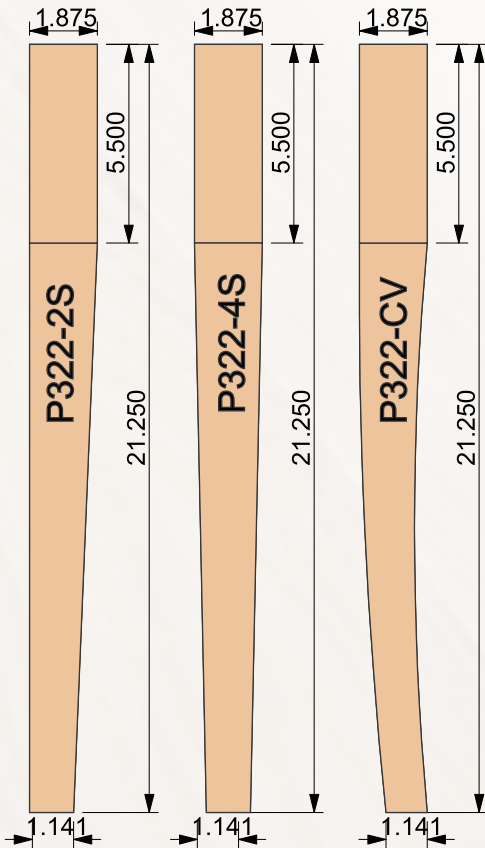

BF0630
4DX5H

BF1169
5DX2H

BF7789
4.5DX4H

BF9490
3DX5.5H

BF3113
4DX4H

BF7798
4DX2.5H

BF2390
3.5DX4.25H

BF0670
4DX5H

BF2279
4DX4H

BF2097
4HX4D

BF6256
6DX6H

BF4594
3.75DX4.5H

Custom sizes available.

SQUARE PROFILED LEGS

Custom sizes available.

SQUARE PROFILED LEGS