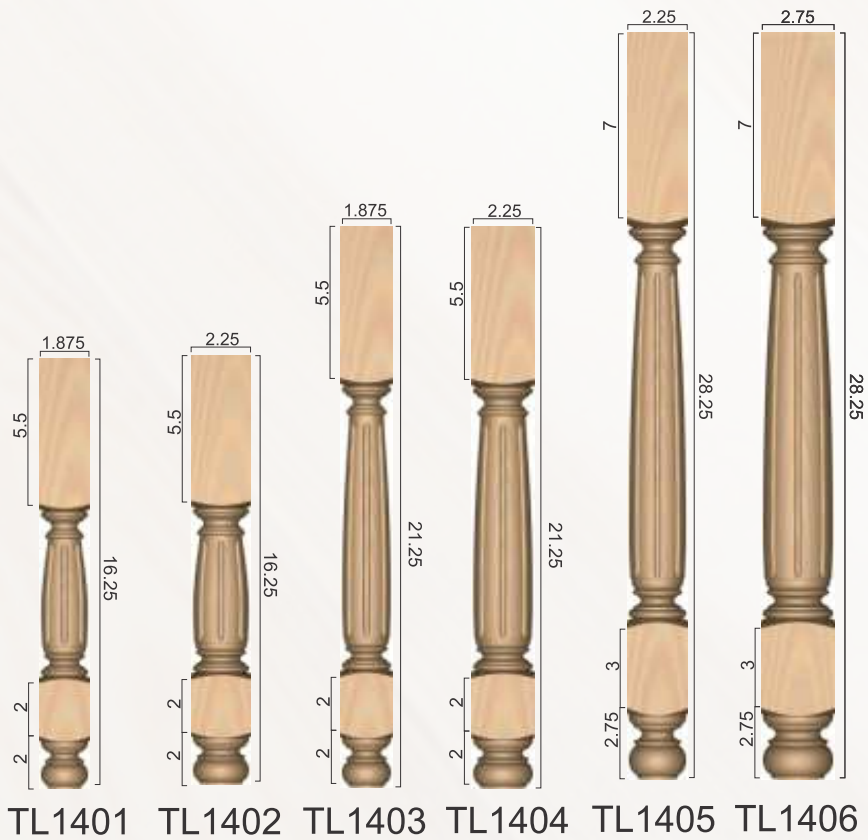

SMALL TABLE LEGS

Custom sizes available.