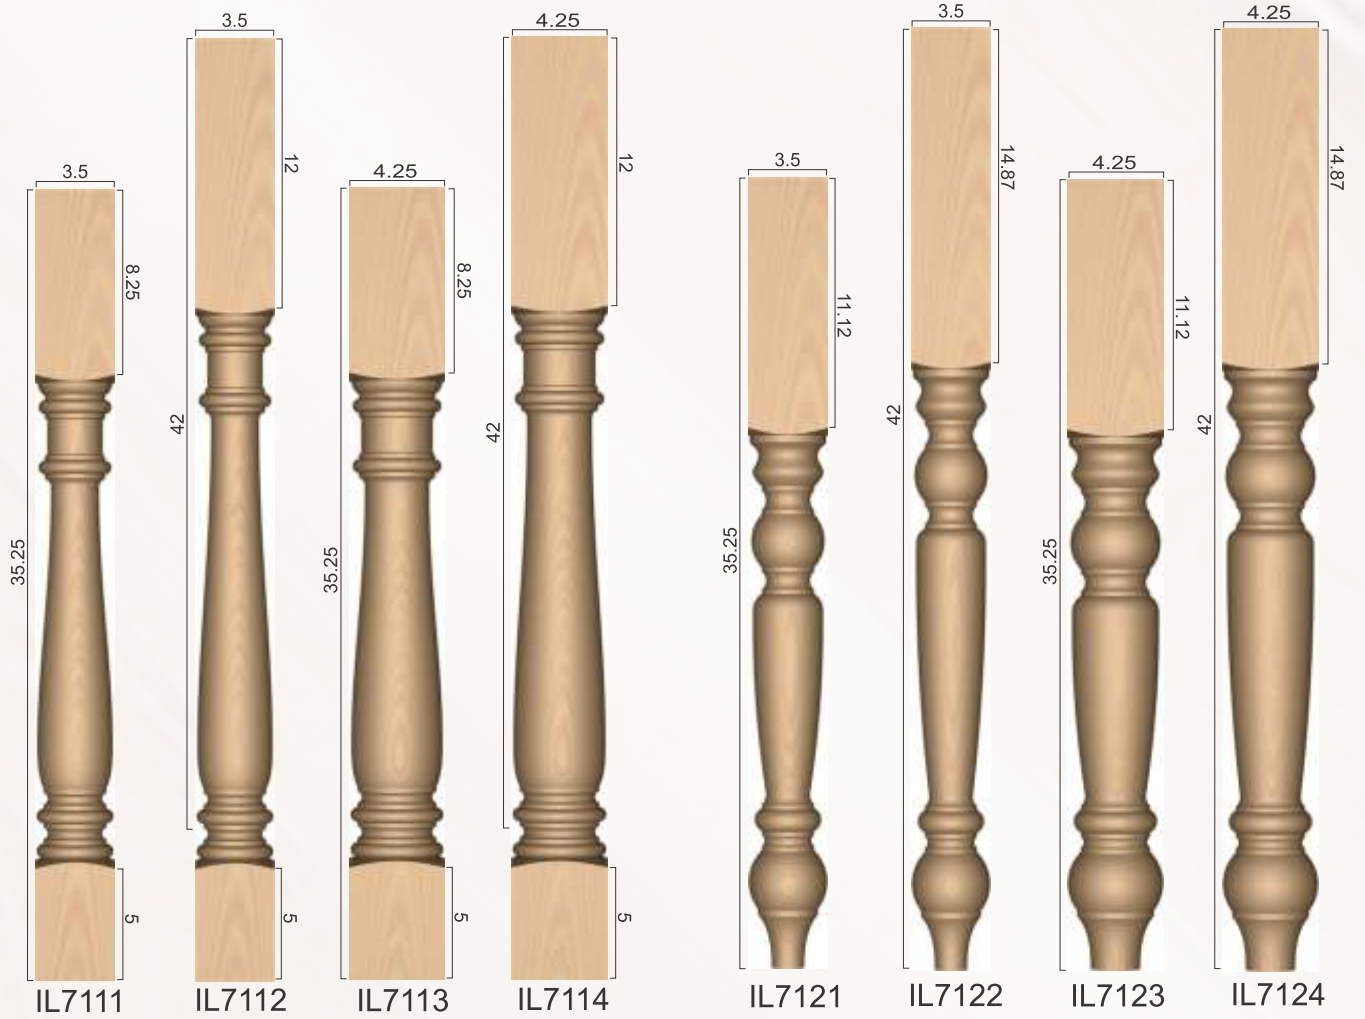

KITCHEN ISLAND LEGS

Custom sizes available.