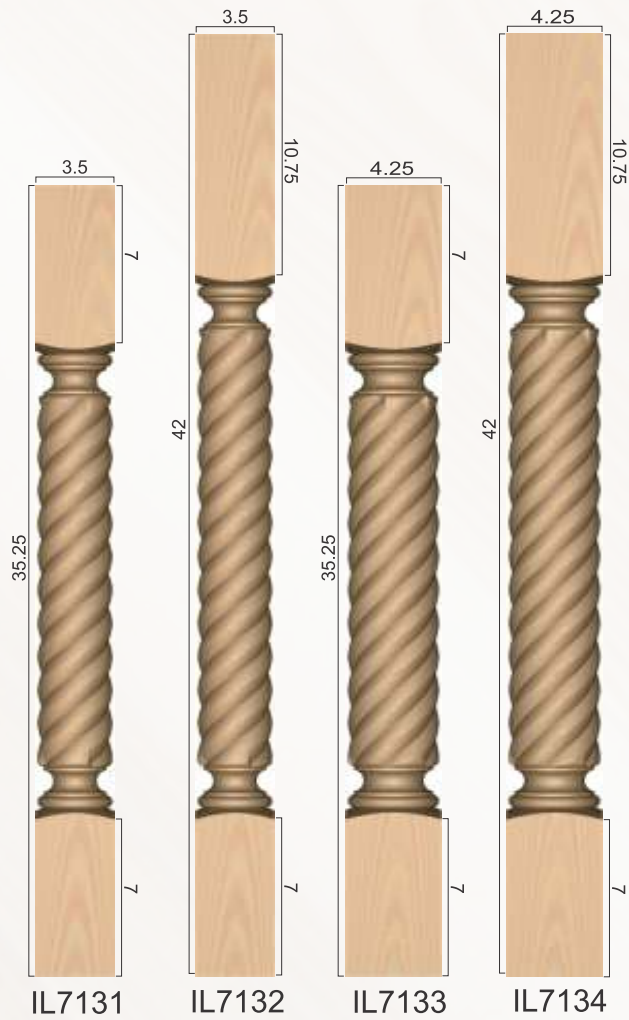

KITCHEN ISLAND LEGS

Custom sizes available.

KITCHEN ISLAND LEGS

Custom sizes available.

BED POSTS & RAILS

BP101
3.25x65

BP102
3.25x59

BR111
3x62
ends 1.25 dia.