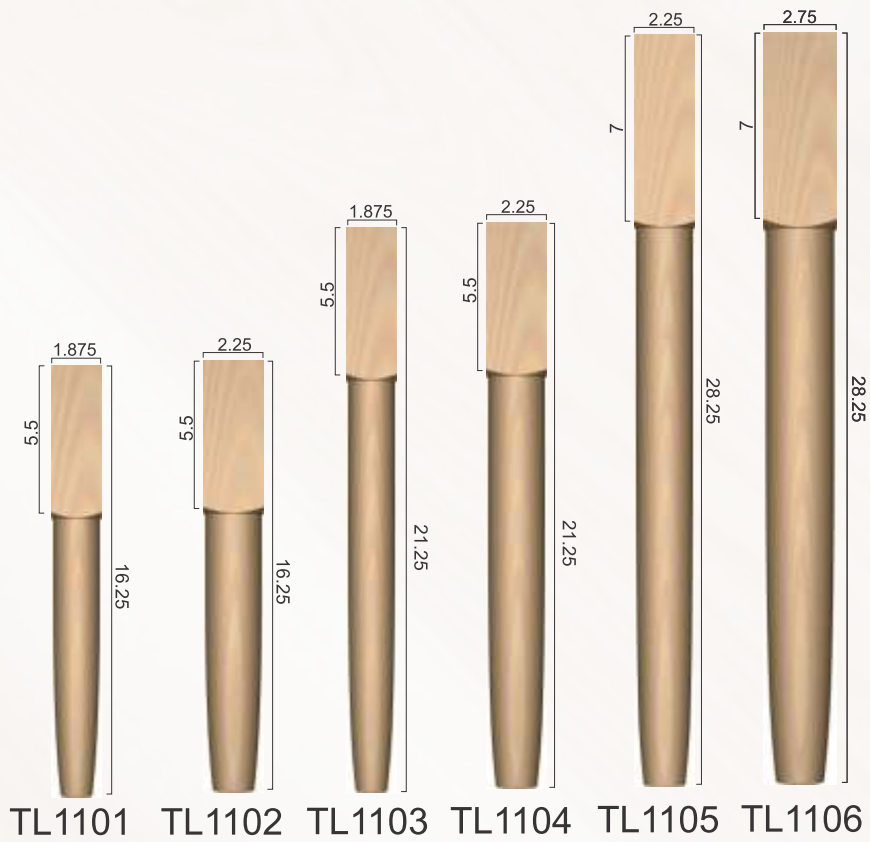

SMALL TABLE LEGS

Custom sizes available.