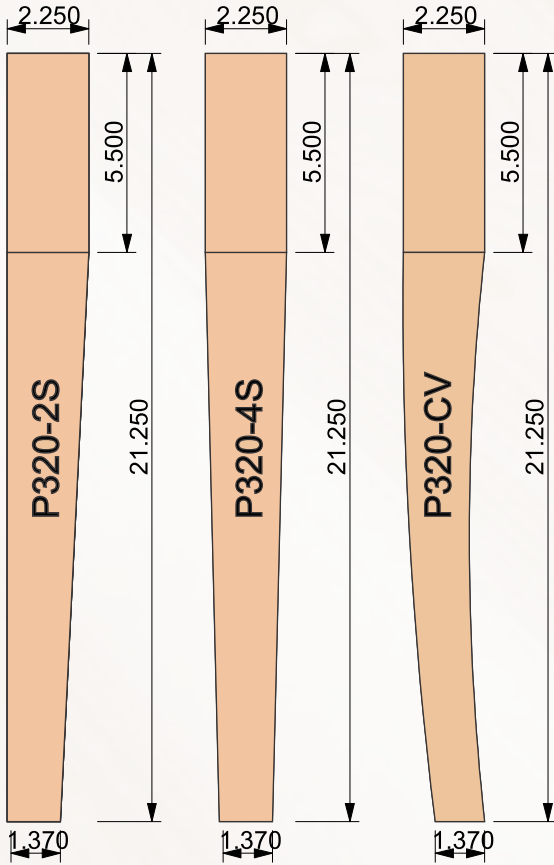

BF0630
4DX5H

BF1169
5DX2H

BF7789
4.5DX4H

BF9490
3DX5.5H

BF3113
4DX4H

BF7798
4DX2.5H

BF2390
3.5DX4.25H

BF0670
4DX5H

BF2279
4DX4H

BF2097
4HX4D

BF6256
6DX6H

BF4594
3.75DX4.5H

Custom sizes available.

SQUARE PROFILED LEGS

Custom sizes available.

SQUARE PROFILED LEGS