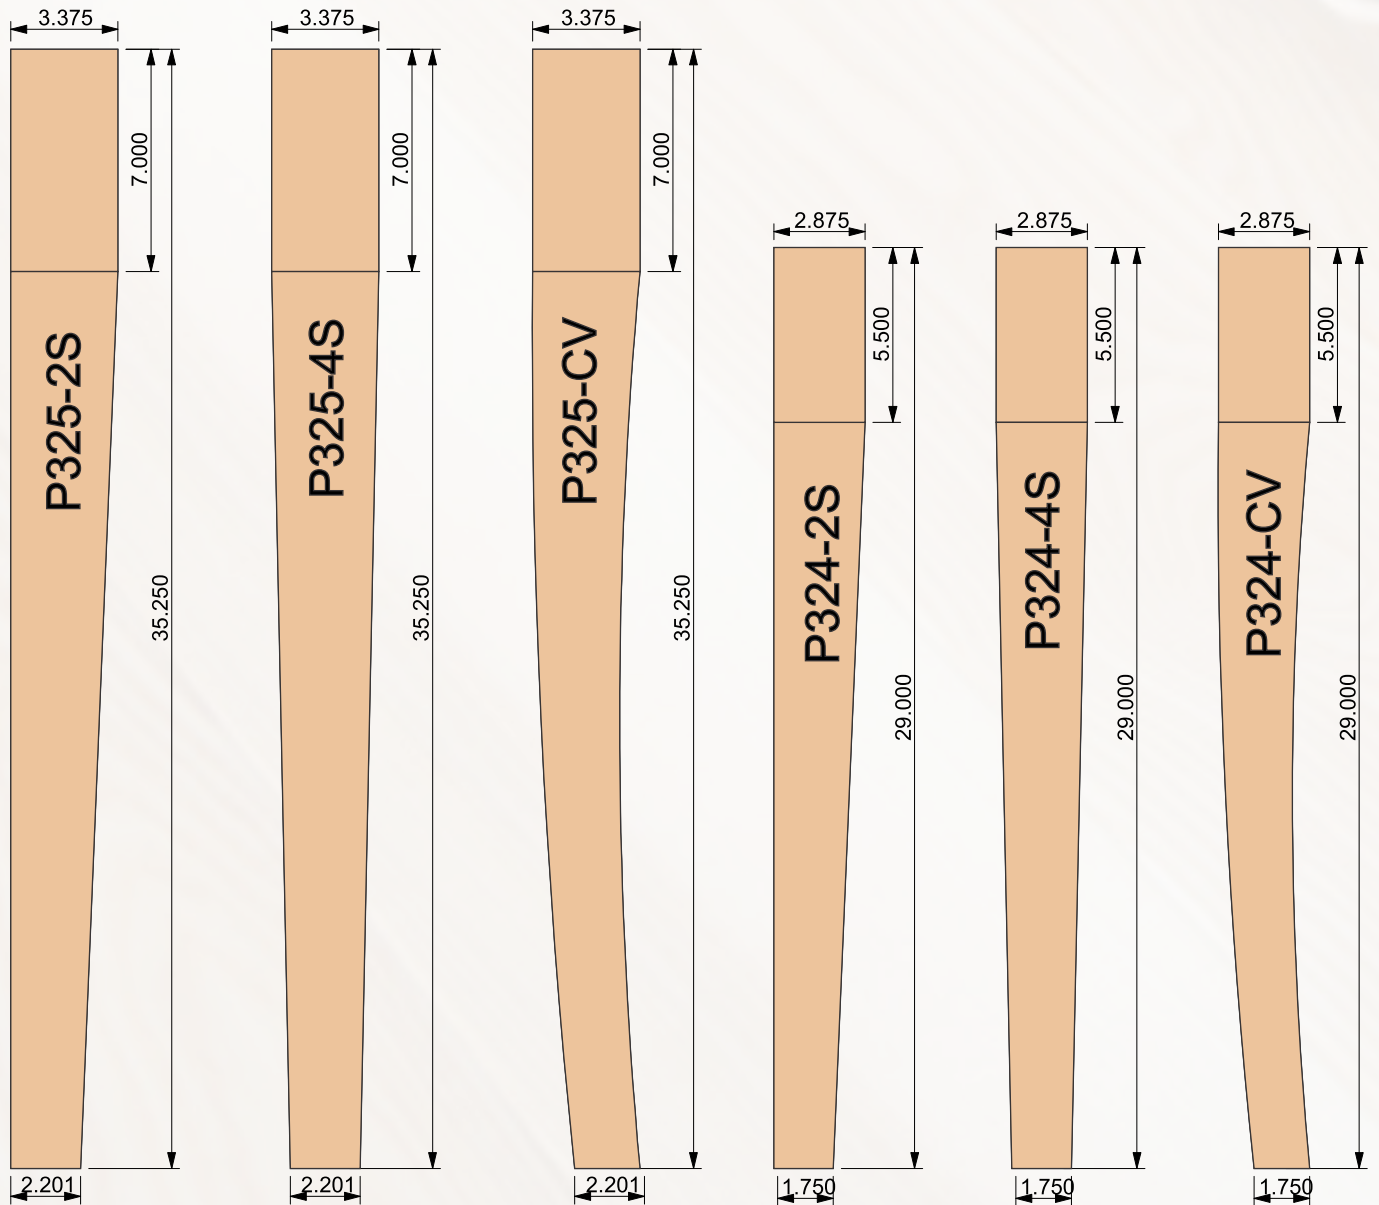

BF2279
4DX4H

BF2097
4HX4D

BF6256
6DX6H

BF4594
3.75DX4.5H

Custom sizes available.

SQUARE PROFILED LEGS

Custom sizes available.

SQUARE PROFILED LEGS