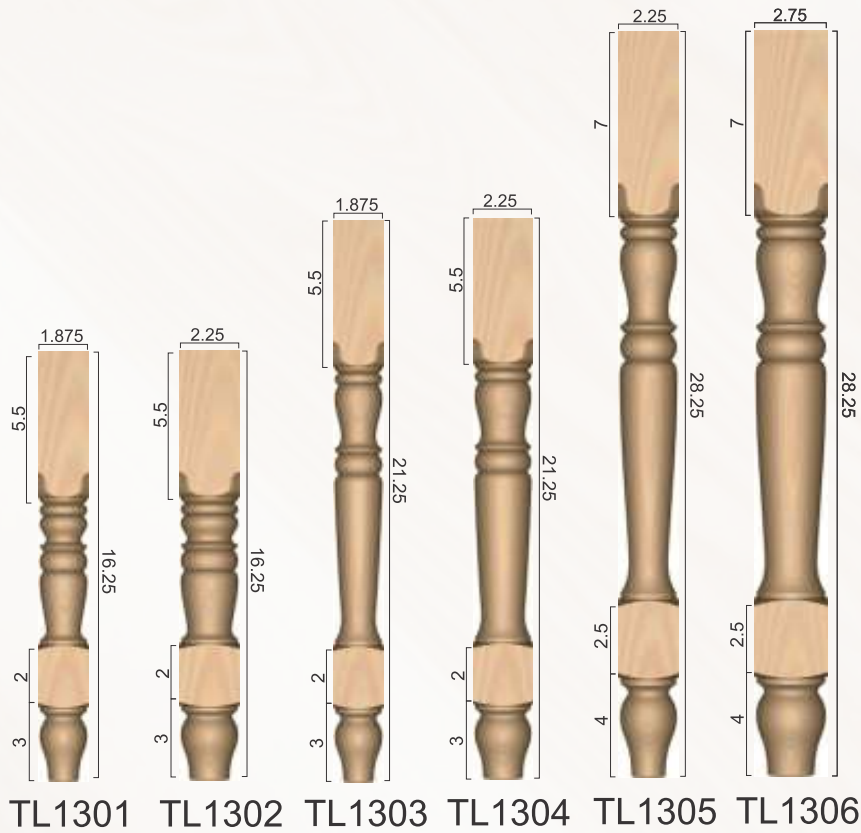

SMALL TABLE LEGS

Custom sizes available.