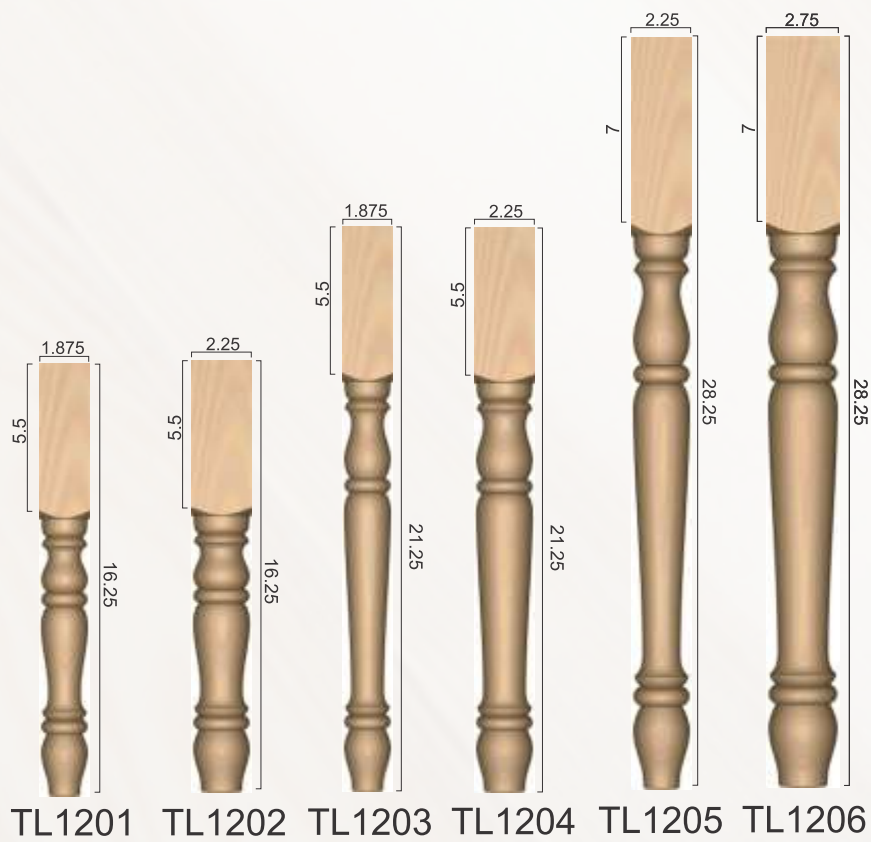

DINING TABLE LEGS

TL7464

TL0871

TL0661

TL0115

TL1826

TL8988

TL1166

TL5671

TL0870

TL0660

TL0589

TL0114

Custom sizes available.

DINING TABLE LEGS

Custom sizes available.

SMALL TABLE LEGS

Custom sizes available.

SMALL TABLE LEGS

Custom sizes available.

KITCHEN ISLAND LEGS

Custom sizes available.

KITCHEN ISLAND LEGS

Custom sizes available.