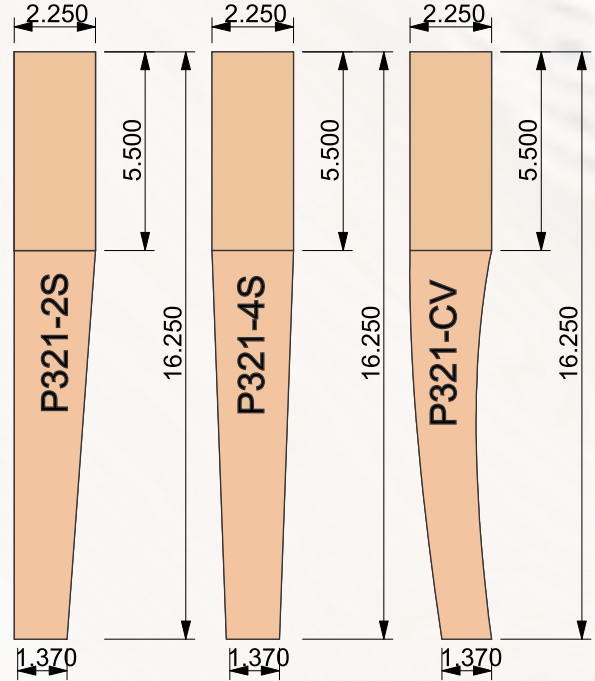

BF2279
4DX4H

BF2097
4HX4D

BF6256
6DX6H

BF4594
3.75DX4.5H

Custom sizes available.

SQUARE PROFILED LEGS

Custom sizes available.

SQUARE PROFILED LEGS