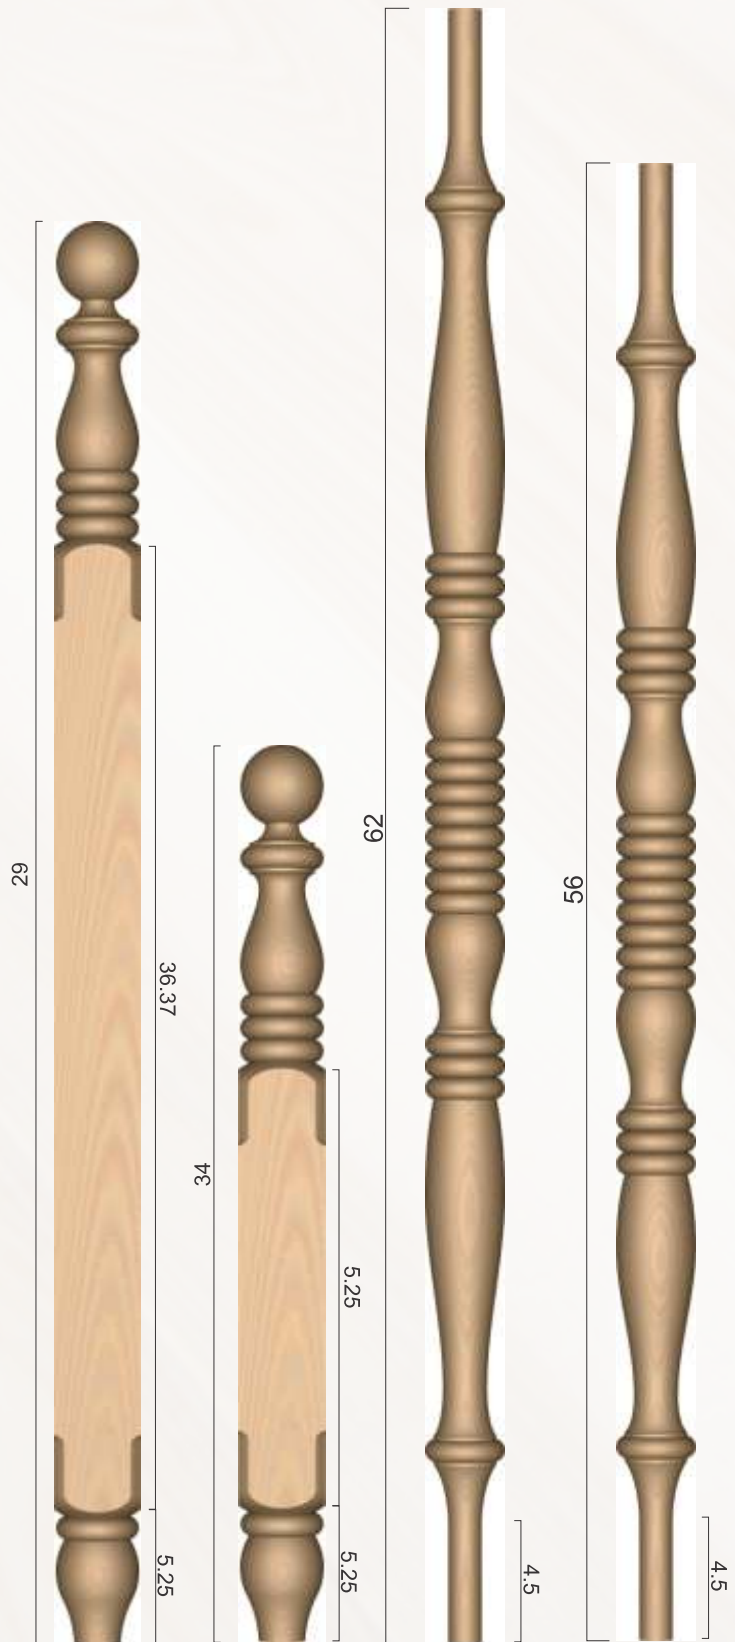

Wood Species

- * Red Oak
- * White Oak
- * Soft Maple
- * Hard Maple
- * Cherry
- * Hickory
- * Walnut
- * African Mahogany
- * Honduras Mahogany
- * Pine
- * Poplar
- * Spanish Cedar
- * White Ash

Turning Types

KITCHEN ISLAND LEGS

Custom sizes available.

KITCHEN ISLAND LEGS

Custom sizes available.

BED POSTS & RAILS

BP101
3.25x65

BP102
3.25x59

BR111
3x62
ends 1.25 dia.

BR112
3x56
ends 1.25 dia.

Custom sizes available.

BED POSTS & RAILS

BP201
3.25x54

BP202
3.25x34

BR211
3x62
ends 1.25 dia.

BR212
3x56
ends 1.25 dia.

Custom sizes available.

BED POSTS & RAILS

BP401
3.25x64

BP402
3.25x56

BP403
3.25x28

BR411
3x62
ends 1.25 dia.

BR412
3x56
ends 1.25 dia.

Custom sizes available.

BED POSTS & RAILS