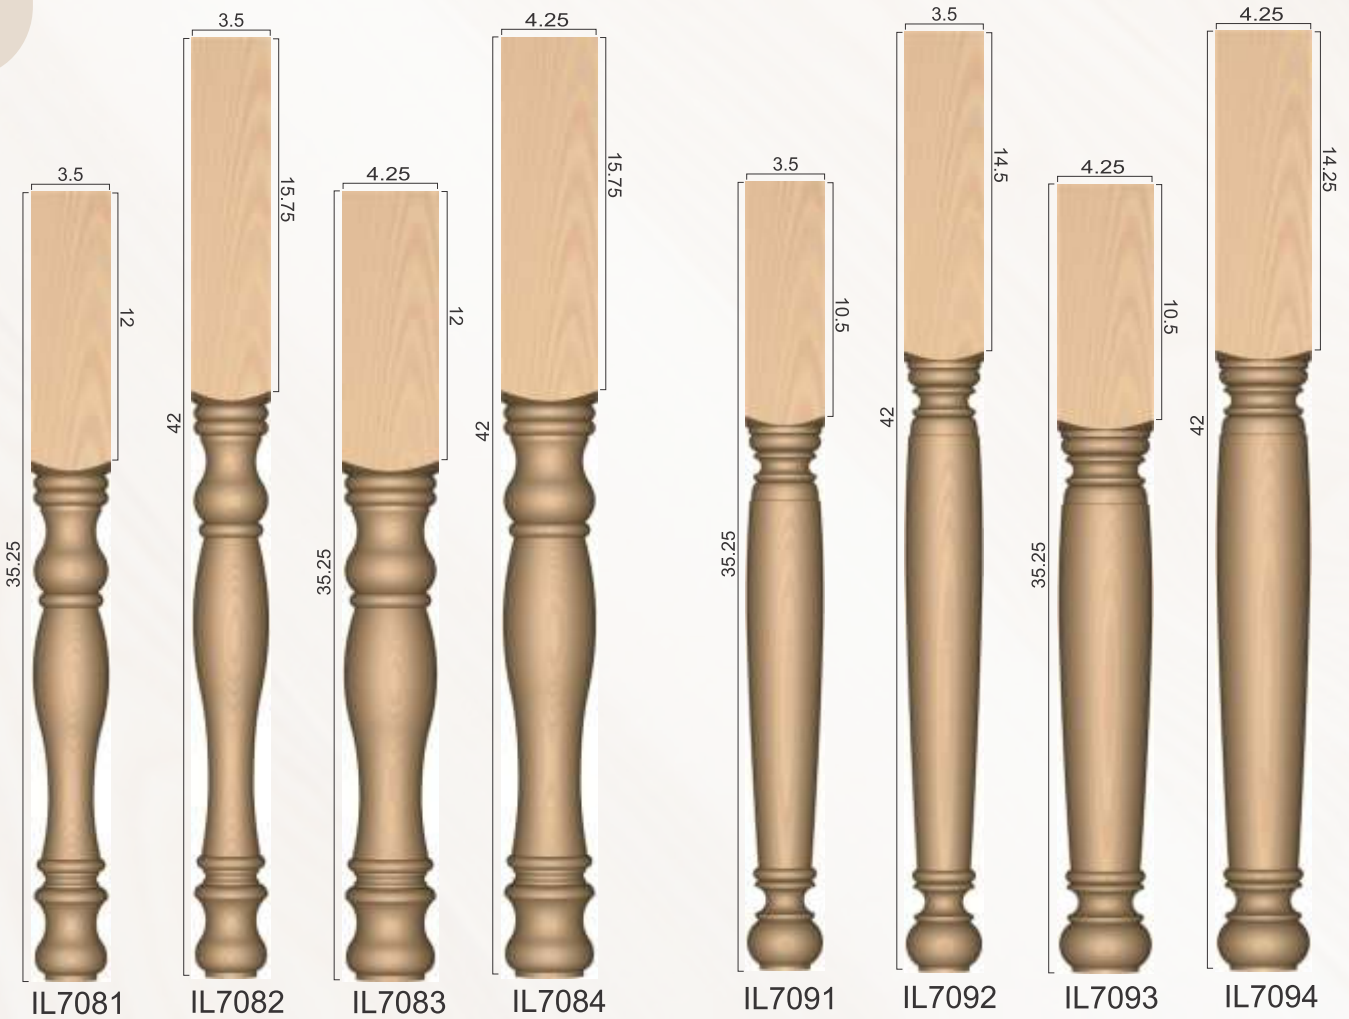

KITCHEN ISLAND LEGS

Custom sizes available.

KITCHEN ISLAND LEGS

Custom sizes available.

KITCHEN ISLAND LEGS

Custom sizes available.

KITCHEN ISLAND LEGS

Custom sizes available.

KITCHEN ISLAND LEGS

Custom sizes available.

KITCHEN ISLAND LEGS

Custom sizes available.

BED POSTS & RAILS

BP101
3.25x65

BP102
3.25x59

BR111
3x62
ends 1.25 dia.