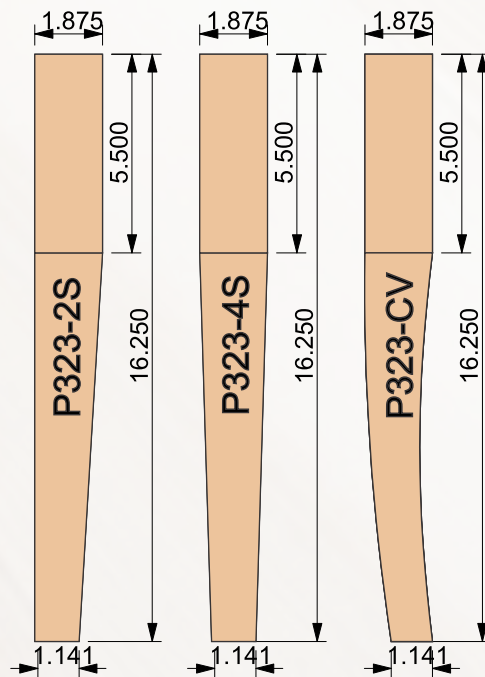

BF0630
4DX5H

BF1169
5DX2H

BF7789
4.5DX4H

BF9490
3DX5.5H

BF3113
4DX4H

BF7798
4DX2.5H

BF2390
3.5DX4.25H

BF0670
4DX5H

BF2279
4DX4H

BF2097
4HX4D

BF6256
6DX6H

BF4594
3.75DX4.5H

Custom sizes available.

SQUARE PROFILED LEGS

Custom sizes available.

SQUARE PROFILED LEGS